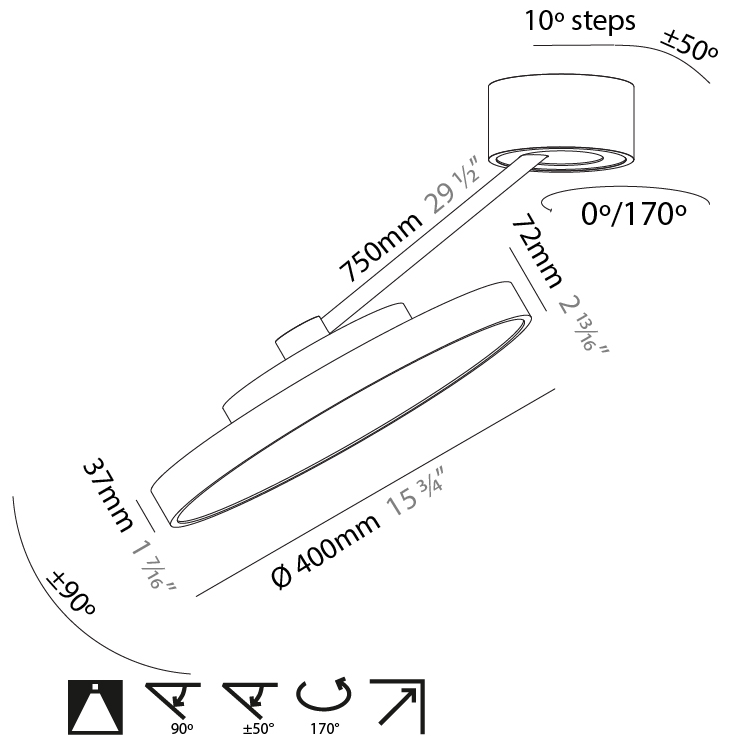

PHYSICAL

Shape: Round
Diameter (mm): 400
Diameter (in): 15 3/4
Height (mm): 72
Height (in): 2 13/16
Max. Overall Height (mm): 870
Max. Overall Height (in): 34 1/4
Extension (mm): 750
Extension (in): 29 1/2
Light Distribution: Adjustable / Direct
Weight (kg): 3.140
Weight (lbs): 6.922
Diffuser: PMMA - Opal / Micro-Prism / Sparkling Secret / Vintage Industrial
Fixture Finish: SSR / BKV / CWI / CRY / HAB / UFT / ITA / RUA / FTG / MYG / LOD / PUS / FRO / FUP / KIA / POP / BLS / SPG / MEY / GOH / GUM / CHC / COM / ABZ / JAG / OBR / MOS / ROR
Fixture Material: Extruded Aluminum / Steel

ELECTRICAL

Lamp Type: LED (Zhaga Standard)
Input Wattage (W): 17
Total Output Wattage (W): 16
Dimming: Tri-Mode (Non-Dimming and Phase Dimming (120Vac only) and 0-10V Dimming)
Driver Included: Yes
Driver Location: Integrated
Driver Type: Constant Current - Universal
Driver Class: Class 2
Input Voltage (V): 120 - 277
Constant Current (MA): 500

LED

Color Temperature (°K): 2700 / 3000 / 3500 / 4000
Max. Delivered Lumen (lm): 1807 / 1943 / 1951 / 1991
Nominal Lumen (lm): 2250 / 2420 / 2430 / 2480
CRI: >90 CRI
Lamp Life (hrs): 50000

OPTICAL

Adjustability: Rotational Canopy 170°; Tilting Canopy ±50°; Tilting Head ±90°

RATINGS AND CERTIFICATIONS

Certified By: Certified for North American Standards
IP rating: IP20