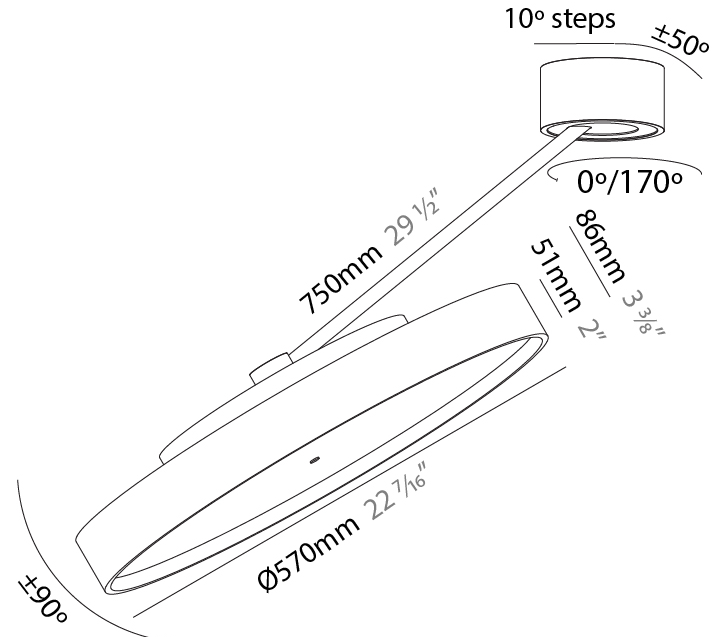

GENERAL

Series: Sign Diva Dancer
Subseries: Sign Diva Dancer Korona
Brand: Prolicht
Division: Architectural
Mounting Type: Suspension
Mounting Location: Ceiling
Subcategory: Pendant

PHYSICAL

Shape: Round
Diameter (mm): 570
Diameter (in): 22 ⁷/₁₆
Height (mm): 870
Depth (mm): 86
Height (in): 34 ¹/₄
Depth (in): 3 ³/₈
Light Distribution: Adjustable / Direct
Weight (kg): 5
Weight (lbs): 11.023
Diffuser: PMMA - Opal / Micro-Prism / Sparkling Secret / Vintage Industrial
Fixture Finish: SSR / BKV / CWI / CRY / HAB / UFT / ITA / RUA / FTG / MYG / LOD / PUS / FRO / FUP / KIA / POP / BLS / SPG / MEY / GOH / GUM / CHC / COM / ABZ / JAG / OBR / MOS / ROR
Fixture Material: Extruded Aluminum / Steel

ELECTRICAL

Lamp Type: LED (Zhaga Standard)
Input Wattage (W): 52.8
Total Output Wattage (W): 47.52
Dimming: Tri-Mode (Non-Dimming and Phase Dimming (120Vac only) and 0-10V Dimming)
Driver Included: Yes
Driver Location: Integrated
Driver Type: Constant Current - Universal
Driver Class: Class 2
Input Voltage (V): 120 - 277
Constant Current (MA): 350

LED

Color Temperature (*K): 2700 / 3000 / 3500 / 4000
Max. Delivered Lumen (lm): 5060 / 6320 / 6448 / 6580
CRI: >90 CRI
Lamp Life (hrs): 50000

OPTICAL

Adjustability: Rotational Canopy 170°; Tilting Canopy ±50°; Tilting Head ±90°

RATINGS AND CERTIFICATIONS

Certified By: Certified for North American Standards
IP rating: IP20