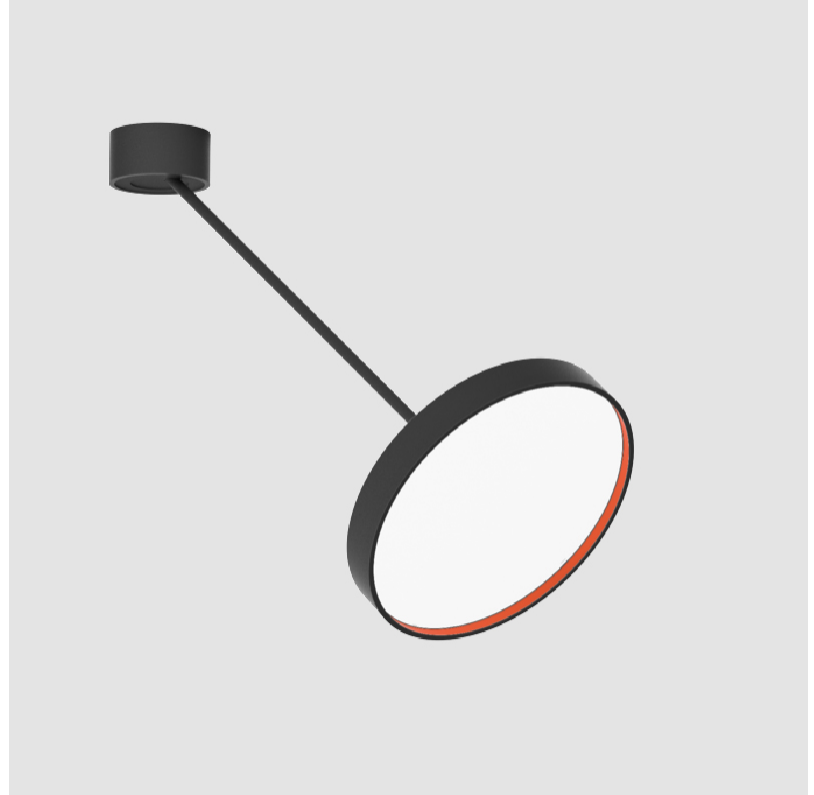

GENERAL

Series: Sign Diva Dancer
Subseries: Sign Diva Dancer Korona
Brand: Prolicht
Division: Architectural
Mounting Type: Suspension
Mounting Location: Ceiling
Subcategory: Pendant

PHYSICAL

Shape: Round
Diameter (mm): 400
Diameter (in): 15 3/4
Height (mm): 870
Depth (mm): 86
Height (in): 34 1/4
Depth (in): 3 3/8
Light Distribution: Adjustable / Direct
Weight (kg): 3.5
Weight (lbs): 7.716

Diffuser: PMMA - Opal / Micro-Prism / Sparkling Secret / Vintage Industrial

Fixture Finish: SSR / BKV / CWI / CRY / HAB / UFT / ITA / RUA / FTG / MYG / LOD / PUS / FRO / FUP / KIA / POP / BLS / SPG / MEY / GOH / GUM / CHC / COM / ABZ / JAG / OBR / MOS / ROR

Fixture Material: Extruded Aluminum / Steel

ELECTRICAL

Lamp Type: LED (Zhaga Standard)
Input Wattage (W): 17.9
Total Output Wattage (W): 16
Dimming: Tri-Mode (Non-Dimming and Phase Dimming (120Vac only) and 0-10V Dimming)
Driver Included: Yes
Driver Location: Integrated
Driver Type: Constant Current - Universal
Driver Class: Class 2
Input Voltage (V): 120 - 277
Constant Current (MA): 500

LED

Color Temperature (*K): 2700 / 3000 / 3500 / 4000
Max. Delivered Lumen (lm): 1870 / 2340 / 2372 / 2420
CRI: >90 CRI
Lamp Life (hrs): 50000

OPTICAL

Adjustability: Rotational Canopy 170°; Tilting Canopy ±50°; Tilting Head ±90°

RATINGS AND CERTIFICATIONS

Certified By: Certified for North American Standards
IP rating: IP20