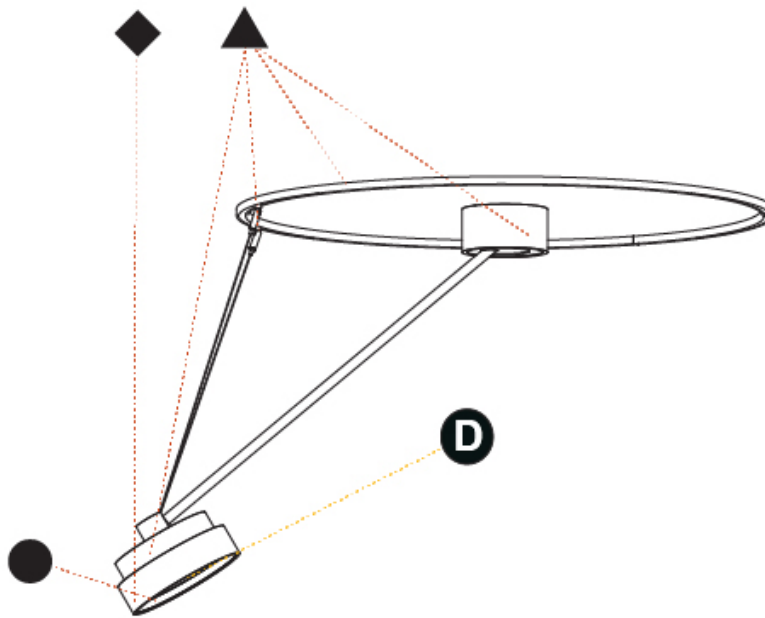

SIGN DIVA DANCER KORONA SUSPENSION

A30878-

PROJECT

TYPE

SPECIFIER

QUANTITY

DATE