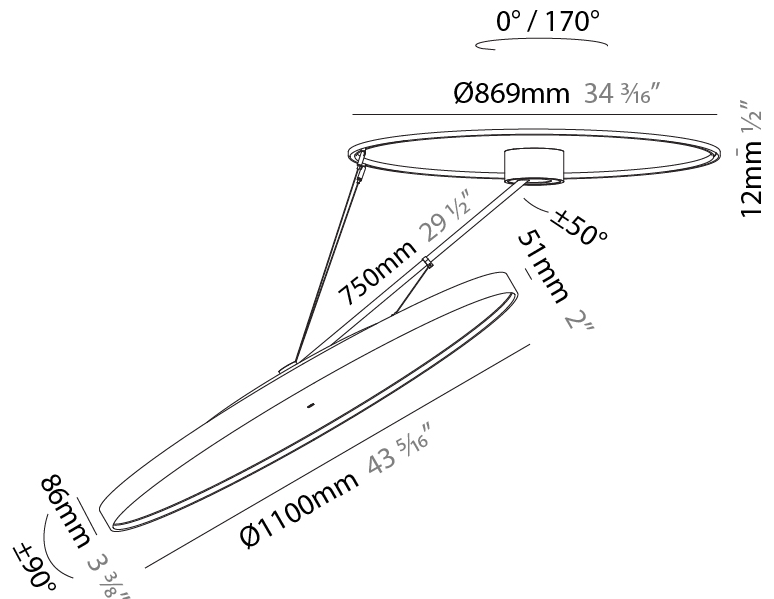

GENERAL

Series: Sign Diva Dancer
Subseries: Sign Diva Dancer Korona
Brand: Prolicht
Division: Architectural
Mounting Type: Suspension
Mounting Location: Ceiling
Subcategory: Pendant

PHYSICAL

Shape: Round
Diameter (mm): 1100
Diameter (in): 43 5/16
Height (mm): 870
Height (in): 34 1/4
Light Distribution: Adjustable / Direct
Weight (kg): 16.1
Weight (lbs): 35.42
Diffuser: PMMA - Opal / Micro-Prism / Sparkling Secret / Vintage Industrial
Fixture Finish: SSR / BKV / CWI / CRY / HAB / UFT / ITA / RUA / FTG / MYG / LOD / PUS / FRO / FUP / KIA / POP / BLS / SPG / MEY / GOH / GUM / CHC / COM / ABZ / JAG / OBR / MOS / ROR
Fixture Material: Extruded Aluminum / Steel

ELECTRICAL

Lamp Type: LED (Zhaga Standard)
Input Wattage (W): 169.4
Total Output Wattage (W): 135
Dimming: Tri-Mode (Non-Dimming and Phase Dimming (120Vac only) and 0-10V Dimming)
Driver Included: Yes
Driver Location: Integrated
Driver Type: Constant Current - Universal
Driver Class: Class 2
Input Voltage (V): 120 - 277
Constant Current (MA): 350

LED

Color Temperature (°K): 2700 / 3000 / 4000
Max. Delivered Lumen (lm): 19520 / 19933 / 20340
CRI: >90 CRI
Lamp Life (hrs): 50000

OPTICAL

Adjustability: Rotational Canopy 170°; Tilting Canopy ±50°; Tilting Head ±90°

RATINGS AND CERTIFICATIONS

Certified By: Certified for North American Standards
IP rating: IP20